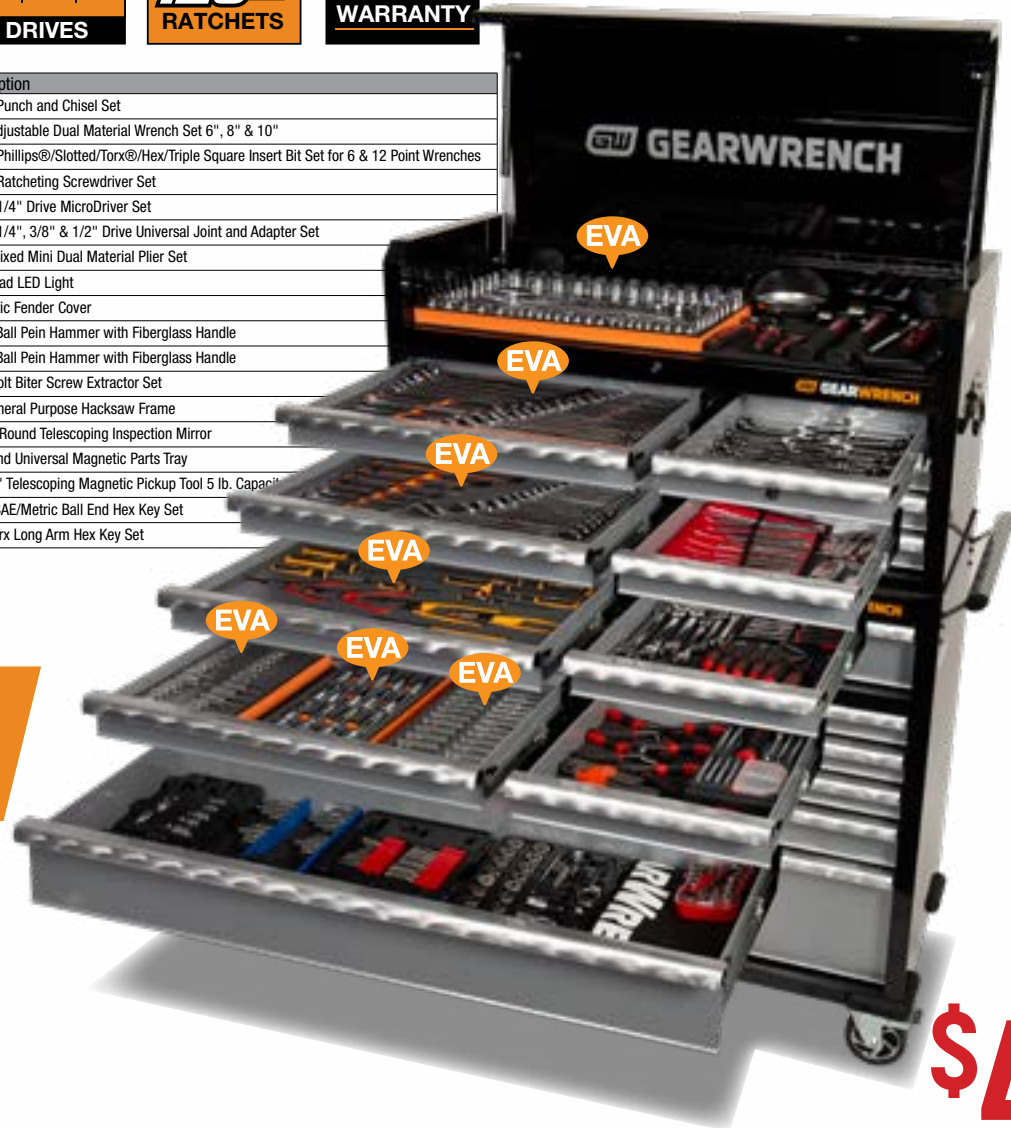

Part #	Description
82305	12 Pc. Punch and Chisel Set
81990	3 Pc. Adjustable Dual Material Wrench Set 6", 8" & 10"
81602	41 Pc. Phillips®/Slotted/Torx®/Hex/Triple Square Insert Bit Set for 6 & 12 Point Wrenches
8940	40 Pc. Ratcheting Screwdriver Set
85035	35 Pc. 1/4" Drive MicroDriver Set
81205	10 Pc. 1/4", 3/8" & 1/2" Drive Universal Joint and Adapter Set
82100	5 Pc. Mixed Mini Dual Material Plier Set
83133	Flex Head LED Light
86991	Magnetic Fender Cover
82251	16 oz. Ball Pein Hammer with Fiberglass Handle
82253	32 oz. Ball Pein Hammer with Fiberglass Handle
84787	4 Pc. Bolt Biter Screw Extractor Set
80951	10" General Purpose Hacksaw Frame
84086	2-1/4" Round Telescoping Inspection Mirror
83104	6" Round Universal Magnetic Parts Tray
84089	33-1/4" Telescoping Magnetic Pickup Tool 5 lb. Capacity
83505	26 Pc. SAE/Metric Ball End Hex Key Set
83522	9 Pc. Torx Long Arm Hex Key Set